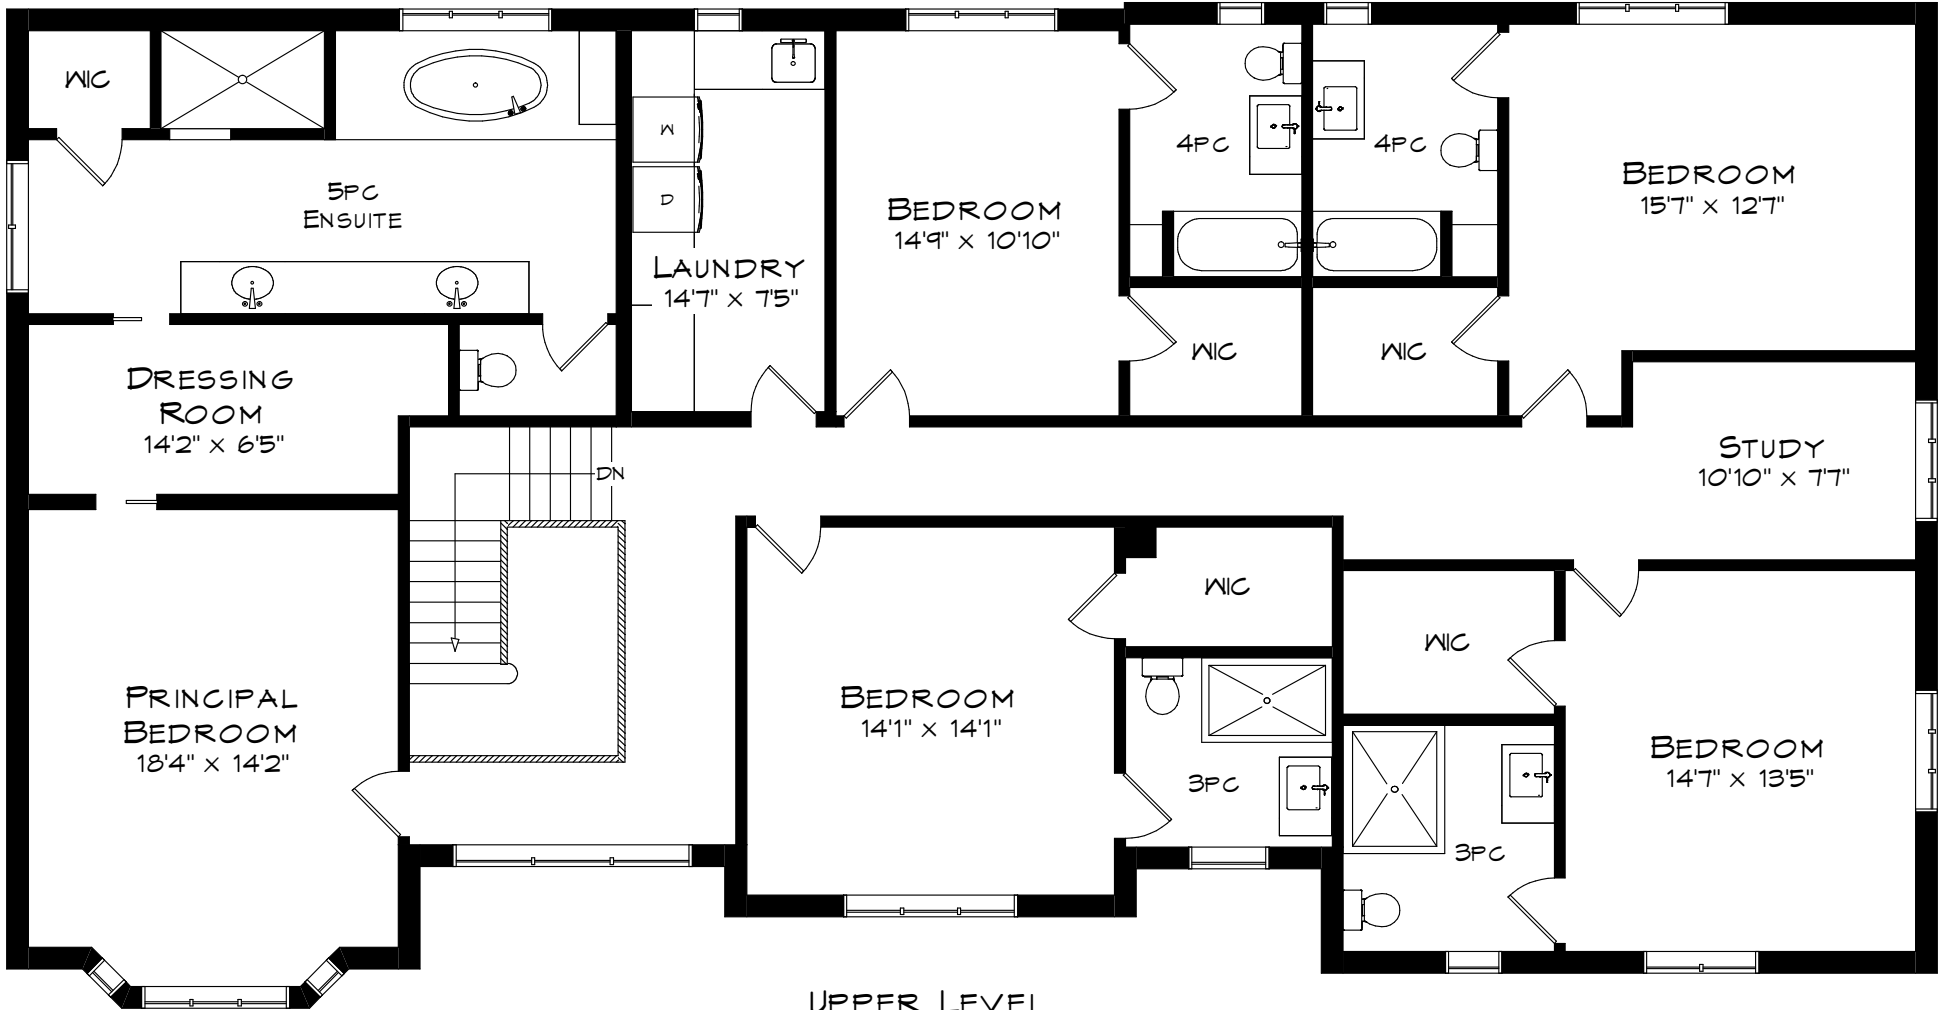

177 GLOUCESTER AVENUE

UPPER LEVEL
2,477 SQUARE FEET

Measurements may not be 100% accurate
and should be used as a guideline only.
August - 2023

177 GLOUCESTER AVENUE

RK
ROBERTSON
KADWELL

Sotheby's
INTERNATIONAL REALTY