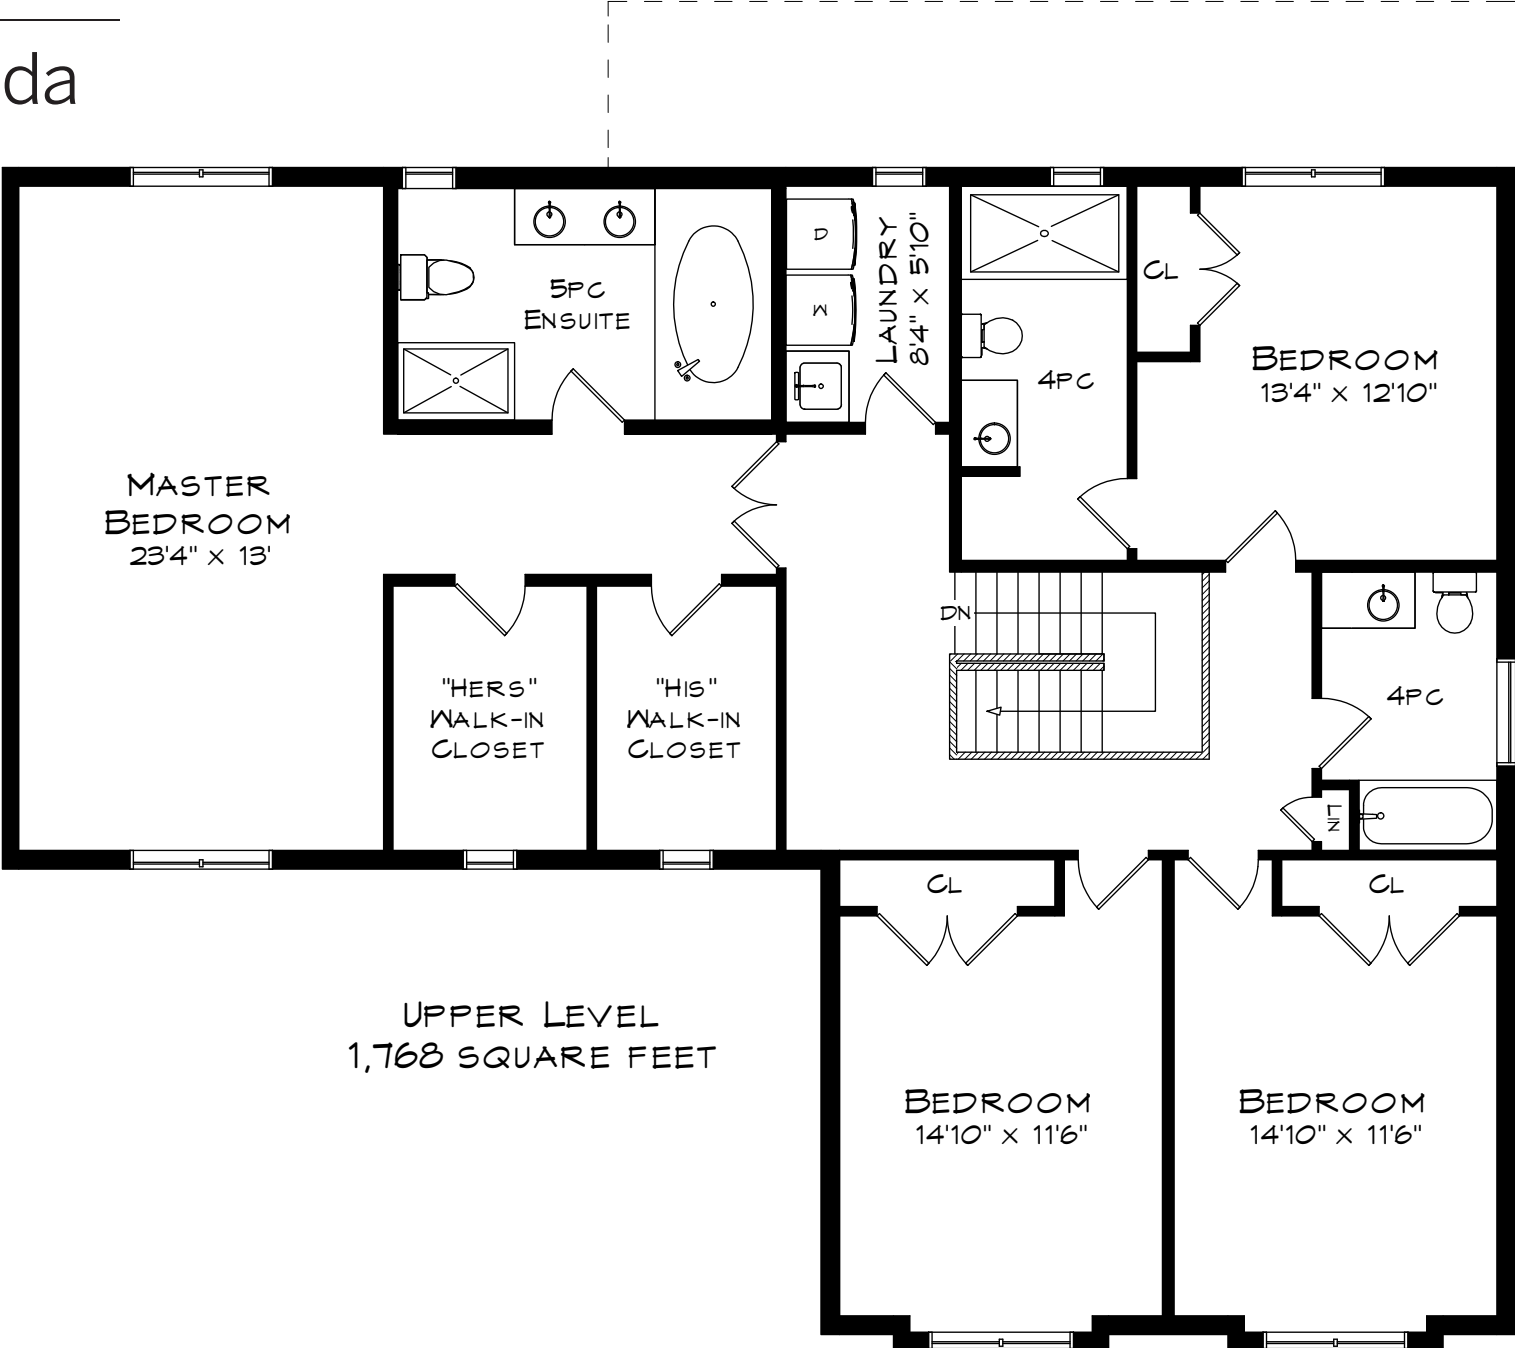

TOTAL SQUARE FOOTAGE  
4,405 SQ.FT.

Canada

Canada

UPPER LEVEL  
1,768 SQUARE FEET

Canada