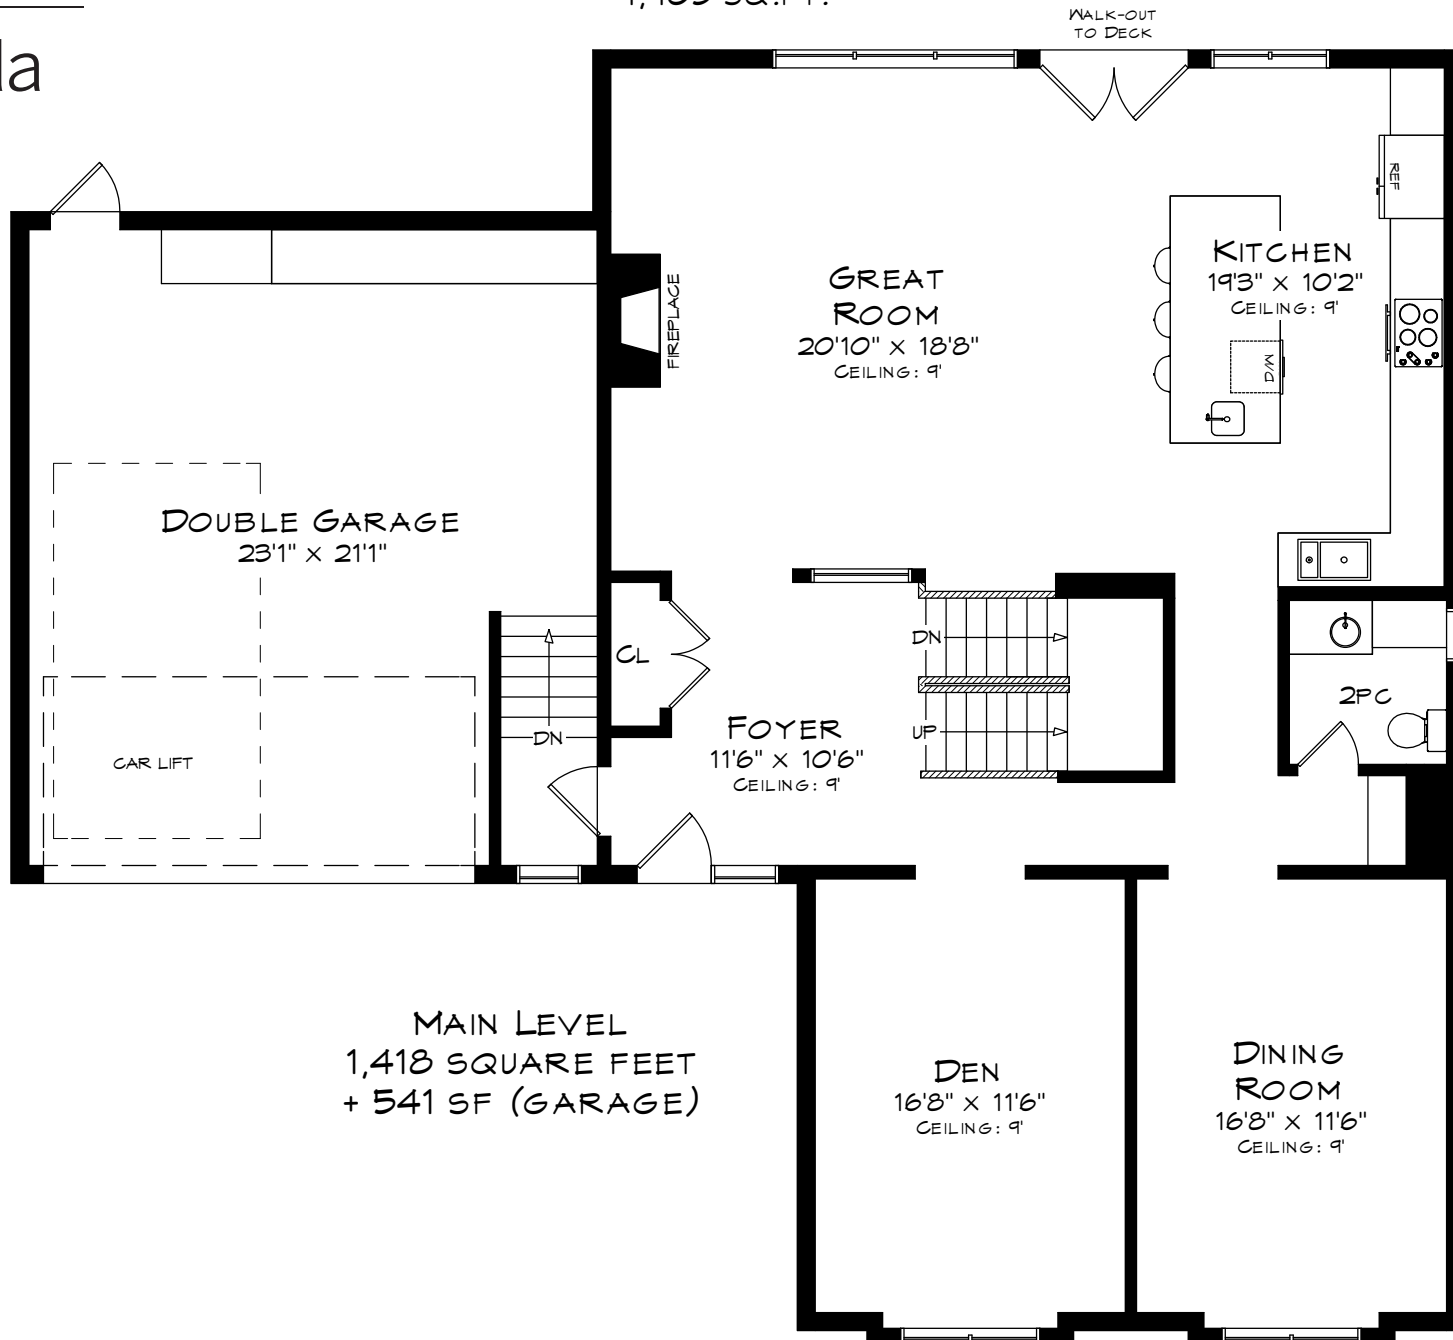

TOTAL SQUARE FOOTAGE  
4,405 SQ.FT.

Canada

Canada

UPPER LEVEL  
1,768 SQUARE FEET

Canada