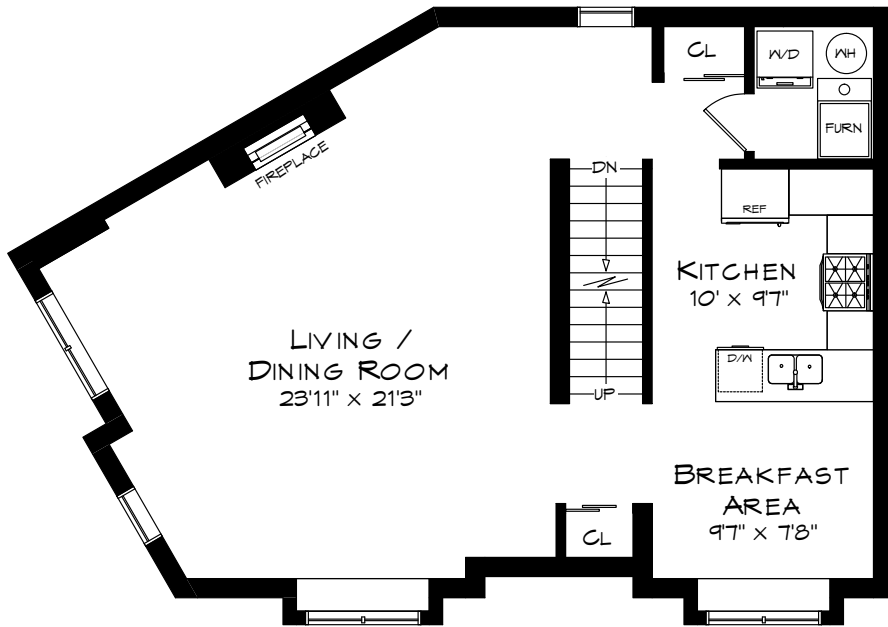

**2414 MUNN'S AVENUE  
UNIT #E**

**ROOF-TOP LEVEL**  
763 SQUARE FEET

**UPPER LEVEL**  
838 SQUARE FEET

Measurements may not be 100% accurate and should be used as a guideline only.  
August - 2018