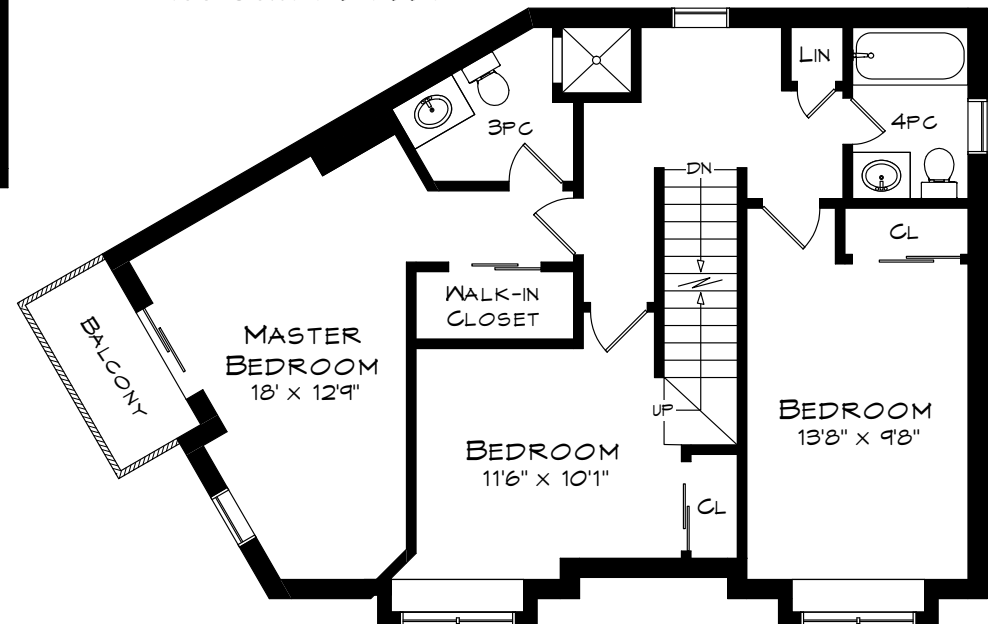

**2414 MUNN'S AVENUE  
UNIT #E**

**ROOF-TOP LEVEL**  
763 SQUARE FEET

**UPPER LEVEL**  
838 SQUARE FEET

Measurements may not be 100% accurate and should be used as a guideline only.  
August - 2018