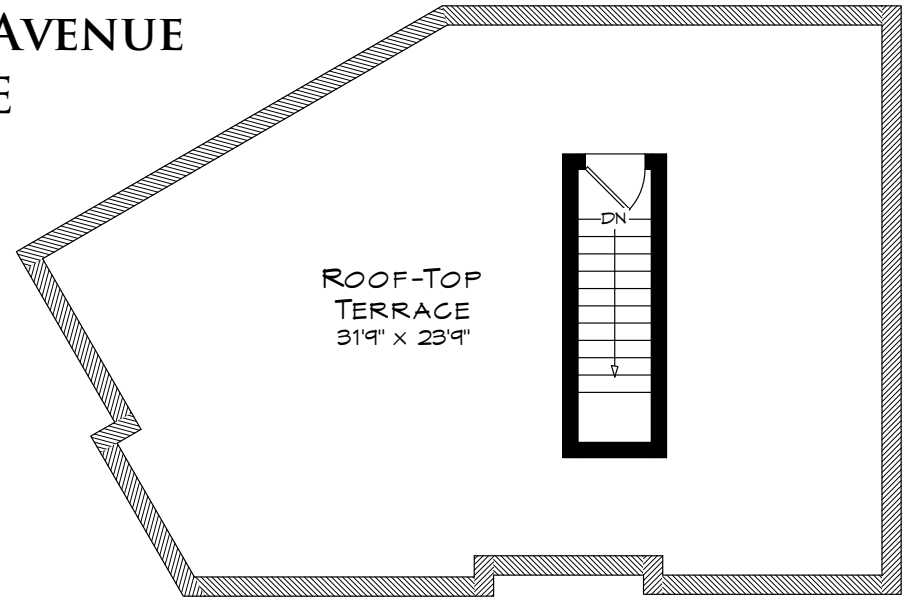

**2414 MUNN'S AVENUE  
UNIT #E**

**ROOF-TOP LEVEL**  
763 SQUARE FEET

**UPPER LEVEL**  
838 SQUARE FEET

Measurements may not be 100% accurate and should be used as a guideline only.  
August - 2018